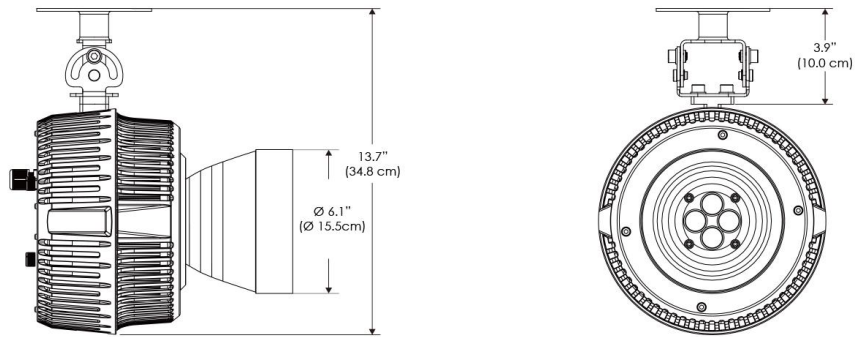

PSX Power Supply w/ DMX

PSX

US US 120V
EU EU 220V
277 US 277V

SPECIFICATIONS

Beam Angle	50°
Spectrum Type	AMZ : Plant Flourish & Growth
	TLB : Coral Health & Growth
Control	Intensity (0% - 100%), CCT
LED Source	DiCon Dense Matrix LED
Power Draw	AMZ : 720W
	TLB : 800W
AC Input Voltage	100 - 277V AC, 60Hz
Cooling	Fan Cooled
Operating Temperature	32 - 104°F (0 - 40°C)
Fixture Weight	9.3lb (~4.2kg)
Power Supply Weight	100 - 240v : 7.5lb (~3.4kg)
	100 - 277v : 14.1lb (~6.4kg)

MECHANICAL FIGURES

W2KB-CLP

W2KB-PVT

Power Supply
100-240V PSU

Power Supply
100-277V PSU

PHOTOMETRIC DATA

AMZ

Distance		3' (~1.0 m)	5' (~1.5 m)	10' (~3.0 m)
@4000K	fc	4208	1457	375
	lux	45295	15673	4035
@6500K	fc	4278	1481	382
	lux	46047	15933	4102
Beam Diameter		Ø 2.4' (0.7m)	Ø 4.1' (1.2m)	Ø 8.1' (2.5m)

TLB

Distance		3' (~1.0 m)	5' (~1.5 m)	10' (~3.0 m)
@8000K	fc	2285	791	201
	lux	24592	8509	2153
@14000K	fc	3253	1126	282
	lux	35015	12116	3035
Beam Diameter		Ø 2.4' (0.7m)	Ø 4.1' (1.2m)	Ø 8.2' (2.5m)