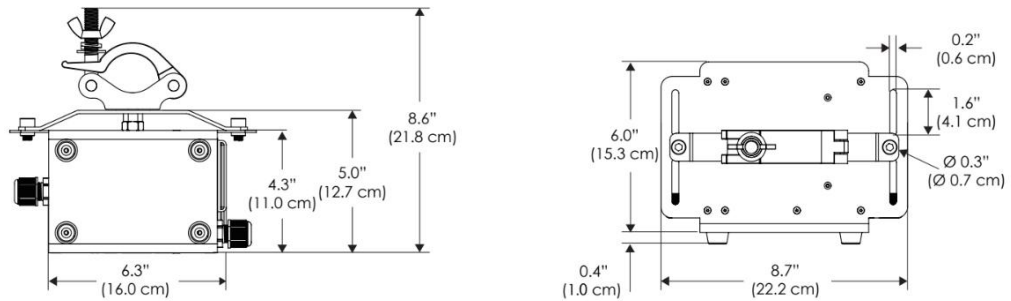

PSX Power Supply w/ DMX

PSX

US US 120V
EU EU 220V
277 US 277V

SPECIFICATIONS

Beam Angle	50°
Spectrum Type	AMZ : Plant Flourish & Growth
	TLB : Coral Health & Growth
Control	Intensity (0% - 100%), CCT
LED Source	DiCon Dense Matrix LED
Power Draw	AMZ : 720W
	TLB : 800W
AC Input Voltage	100 - 277V AC, 60Hz
Cooling	Fan Cooled
Operating Temperature	32 - 104°F (0 - 40°C)
Fixture Weight	9.3lb (~4.2kg)
Power Supply Weight	100 - 240v : 7.5lb (~3.4kg)
	100 - 277v : 14.1lb (~6.4kg)

MECHANICAL FIGURES

W2KB-CLP

W2KB-PVT

Power Supply
100-240V PSU

Power Supply
100-277V PSU

PHOTOMETRIC DATA

AMZ

Distance		3' (~1.0 m)	5' (~1.5 m)	10' (~3.0 m)
@4000K	fc	4208	1457	375
	lux	45295	15673	4035
@6500K	fc	4278	1481	382
	lux	46047	15933	4102
Beam Diameter		Ø 2.4' (0.7m)	Ø 4.1' (1.2m)	Ø 8.1' (2.5m)

TLB

Distance		3' (~1.0 m)	5' (~1.5 m)	10' (~3.0 m)
@8000K	fc	2285	791	201
	lux	24592	8509	2153
@14000K	fc	3253	1126	282
	lux	35015	12116	3035
Beam Diameter		Ø 2.4' (0.7m)	Ø 4.1' (1.2m)	Ø 8.2' (2.5m)