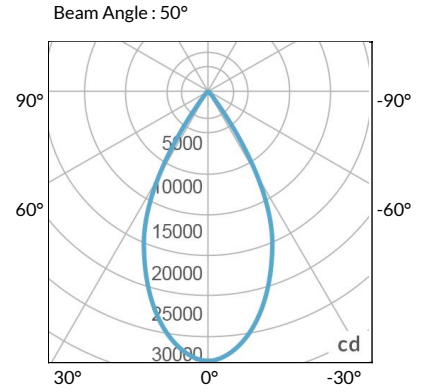

MECHANICAL FIGURES

W2KB-CLP

W2KB-PVT

Power Supply
100-240V PSU

Power Supply
100-277V PSU

PHOTOMETRIC DATA

AMZ

Distance		3' (~1.0 m)	5' (~1.5 m)	10' (~3.0 m)
@4000K	fc	4208	1457	375
	lux	45295	15673	4035
@6500K	fc	4278	1481	382
	lux	46047	15933	4102
Beam Diameter		Ø 2.4' (0.7m)	Ø 4.1' (1.2m)	Ø 8.1' (2.5m)

TLB

Distance		3' (~1.0 m)	5' (~1.5 m)	10' (~3.0 m)
@8000K	fc	2285	791	201
	lux	24592	8509	2153
@14000K	fc	3253	1126	282
	lux	35015	12116	3035
Beam Diameter		Ø 2.4' (0.7m)	Ø 4.1' (1.2m)	Ø 8.2' (2.5m)