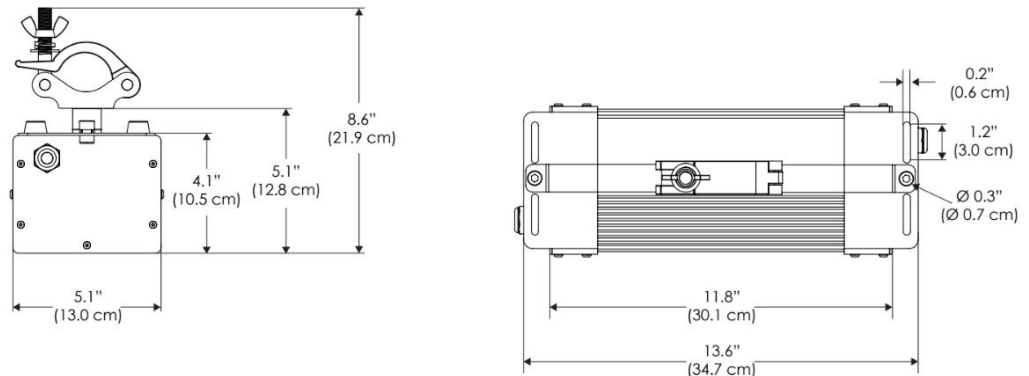

PSX Power Supply w/ DMX

PSX

US US 120V
EU EU 220V
277 US 277V

SPECIFICATIONS

Beam Angle	50°
Spectrum Type	AMZ : Plant Flourish & Growth
	TLB : Coral Health & Growth
Control	Intensity (0% - 100%), CCT
LED Source	DiCon Dense Matrix LED
Power Draw	AMZ : 720W
	TLB : 800W
AC Input Voltage	100 - 277V AC, 60Hz
Cooling	Fan Cooled
Operating Temperature	32 - 104°F (0 - 40°C)
Fixture Weight	9.3lb (~4.2kg)
Power Supply Weight	100 - 240v : 7.5lb (~3.4kg)
	100 - 277v : 14.1lb (~6.4kg)

MECHANICAL FIGURES

W2KB-CLP

W2KB-PVT

Power Supply
100-240V PSU

Power Supply
100-277V PSU

PHOTOMETRIC DATA

AMZ

Distance		3' (~1.0 m)	5' (~1.5 m)	10' (~3.0 m)
@4000K	fc	4208	1457	375
	lux	45295	15673	4035
@6500K	fc	4278	1481	382
	lux	46047	15933	4102
Beam Diameter		Ø 2.4' (0.7m)	Ø 4.1' (1.2m)	Ø 8.1' (2.5m)

TLB

Distance		3' (~1.0 m)	5' (~1.5 m)	10' (~3.0 m)
@8000K	fc	2285	791	201
	lux	24592	8509	2153
@14000K	fc	3253	1126	282
	lux	35015	12116	3035
Beam Diameter		Ø 2.4' (0.7m)	Ø 4.1' (1.2m)	Ø 8.2' (2.5m)