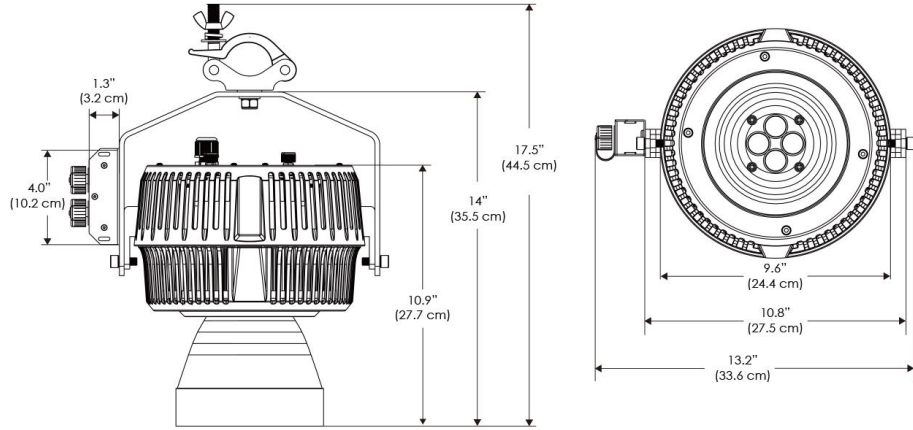

PSX Power Supply w/ DMX

PSX

US US 120V
EU EU 220V
277 US 277V

SPECIFICATIONS

Beam Angle	50°
Spectrum Type	AMZ : Plant Flourish & Growth
	TLB : Coral Health & Growth
Control	Intensity (0% - 100%), CCT
LED Source	DiCon Dense Matrix LED
Power Draw	AMZ : 720W
	TLB : 800W
AC Input Voltage	100 - 277V AC, 60Hz
Cooling	Fan Cooled
Operating Temperature	32 - 104°F (0 - 40°C)
Fixture Weight	9.3lb (~4.2kg)
Power Supply Weight	100 - 240v : 7.5lb (~3.4kg)
	100 - 277v : 14.1lb (~6.4kg)

MECHANICAL FIGURES

W2KB-CLP

W2KB-PVT

Power Supply
100-240V PSU

Power Supply
100-277V PSU

PHOTOMETRIC DATA

AMZ

Distance		3' (~1.0 m)	5' (~1.5 m)	10' (~3.0 m)
@4000K	fc	4208	1457	375
	lux	45295	15673	4035
@6500K	fc	4278	1481	382
	lux	46047	15933	4102
Beam Diameter		Ø 2.4' (0.7m)	Ø 4.1' (1.2m)	Ø 8.1' (2.5m)

TLB

Distance		3' (~1.0 m)	5' (~1.5 m)	10' (~3.0 m)
@8000K	fc	2285	791	201
	lux	24592	8509	2153
@14000K	fc	3253	1126	282
	lux	35015	12116	3035
Beam Diameter		Ø 2.4' (0.7m)	Ø 4.1' (1.2m)	Ø 8.2' (2.5m)